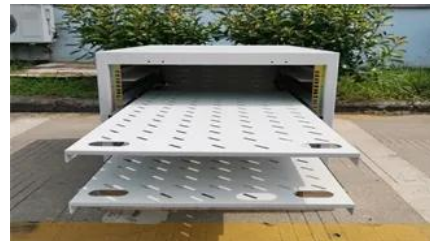

[KOREAN CHICKEN PLACE, 618 S Serrano Ave, Los Angeles, CA](#)

KOREAN CHICKEN PLACE, 618 S Serrano Ave, Los Angeles, CA 90005 - Restaurant inspection findings and violations.