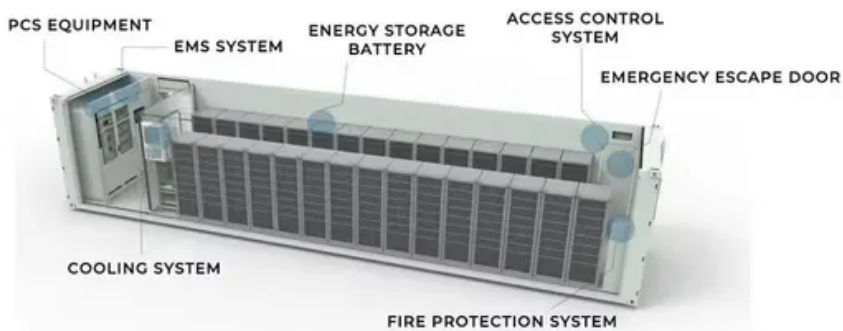

Kiribati outdoor telecom cabinet 10mw