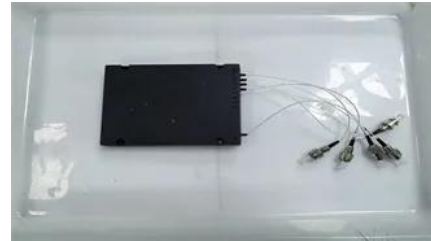

[10kW outdoor telecom cabinet order in senegal](#)

The Base Station Energy Cabinet is a fully enclosed, weather-resistant telecom energy cabinet designed to provide reliable power distribution and battery backup for outdoor communication networks.