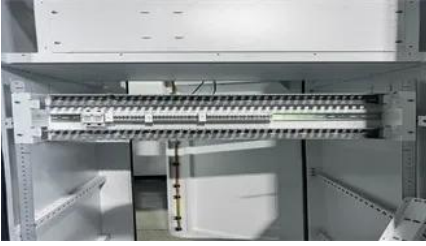

Kigali

Welcome to the City of Kigali's website, designed to provide 24-hour access to city leadership. Our site plays a vital role in delivering outstanding customer service by providing

Contact Us

For catalog requests, pricing, or partnerships, please visit:
<https://www.bachelorpartyvenue.co.za>