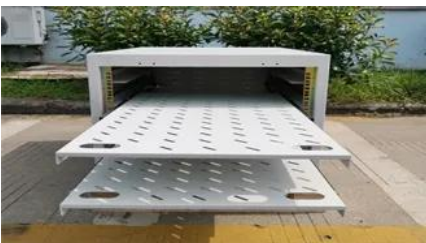

[Juba multifunctional mobile energy storage power supply](#)

This product is a portable energy storage power supply with built-in high-efficiency lithium-ion battery, safe lithium battery management system (BMS) and high-efficiency energy conversion