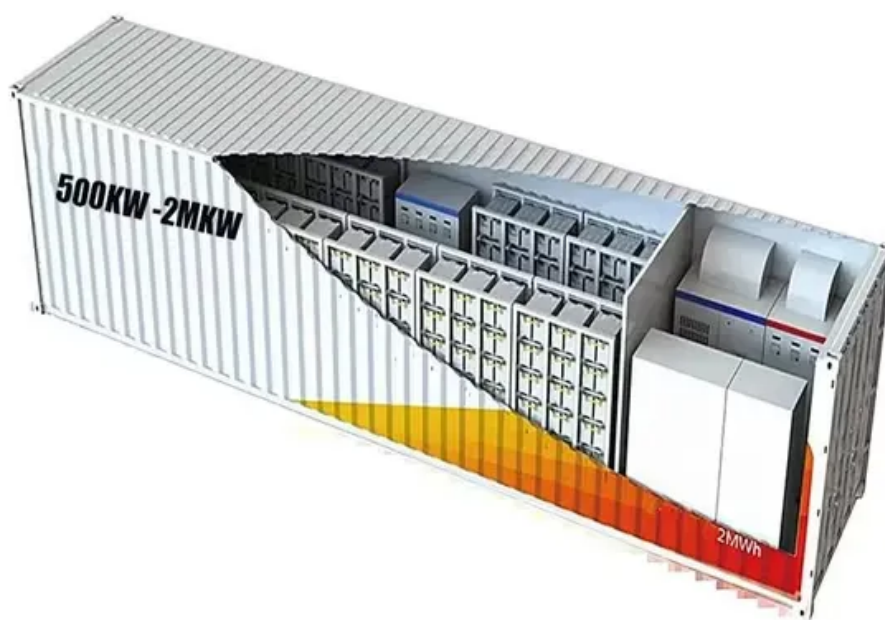

Juba 12v solar battery cabinet lithium battery pack