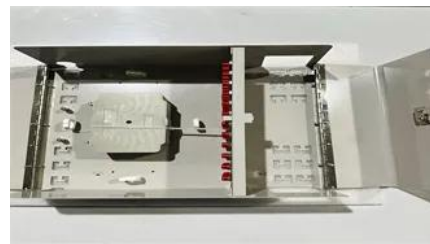

Log on to E*TRADE

Need tax documents for a closed account? Log on above with your old user ID and password