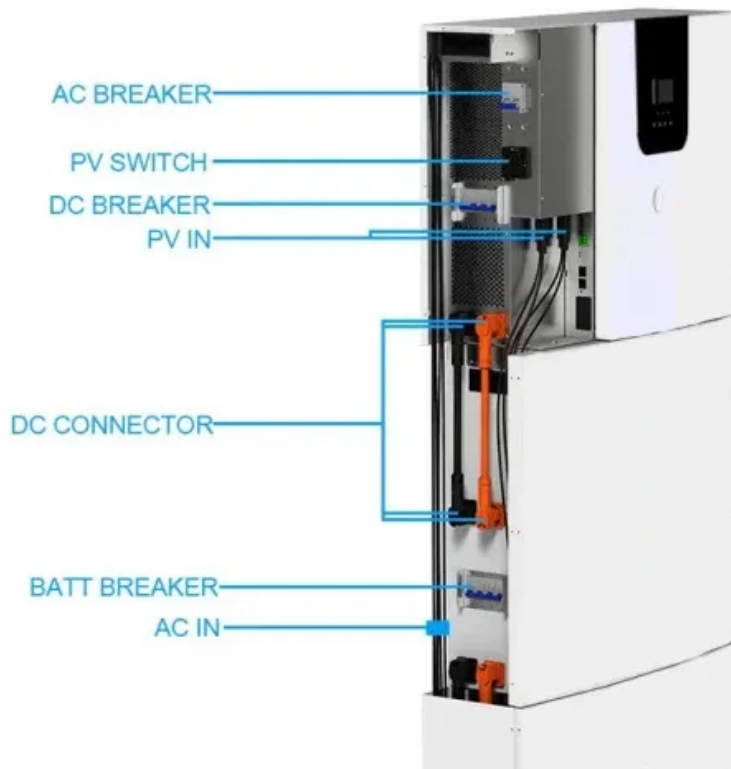

# Is a communication base station inverter also called a signal tower

## Is a communication base station inverter also called a signal tower

---

## What Is a Base Station? Definition and How It Works

A base station is a fixed transceiver that serves as the central communication point for mobile devices within a defined geographical area, known as a cell. It is sometimes called a cell tower.