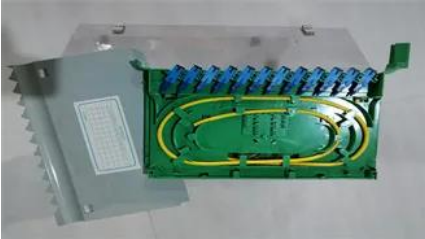

Internal structure of solar battery cabinet box