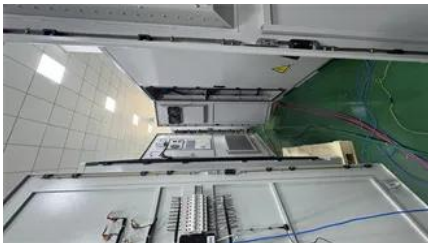

Fix issues when you install Chrome

Download the installation file again. To install Chrome again, use the new file. If the installation still isn't working, use an offline installer. Computers with multiple user accounts. Computers with one user