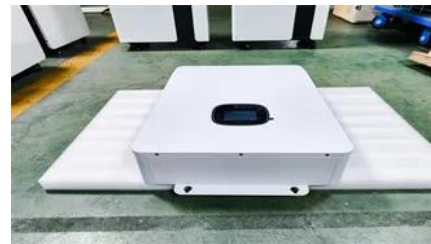

NSYVDSC42U810N

The enclosure is made up of folded and welded sheet-steel enclosure, textured, RAL 9011 black epoxy-polyester powder paint. The side