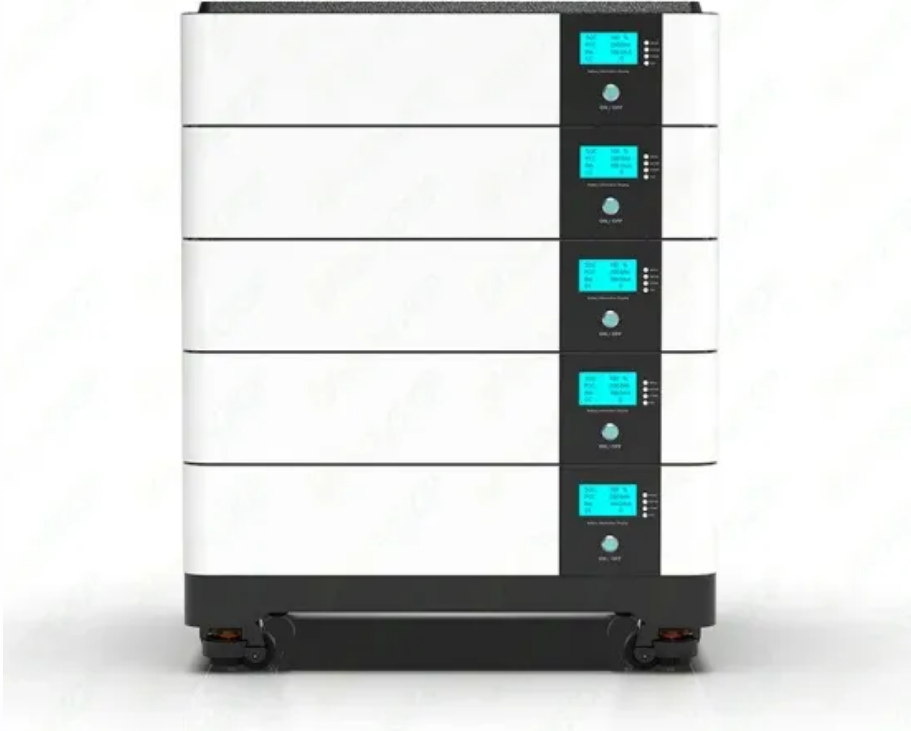

# Industrial cabinets for IoT base stations AC DC integrated

## Industrial cabinets for IoT base stations AC DC integrated

### [100kW DC200V~750V AC/DC power converter Energy](#)

This Energy Storage Hybrid PCS Cabinet: A versatile solution for industrial and commercial energy storage. Seamlessly integrates grid-connected and off-grid