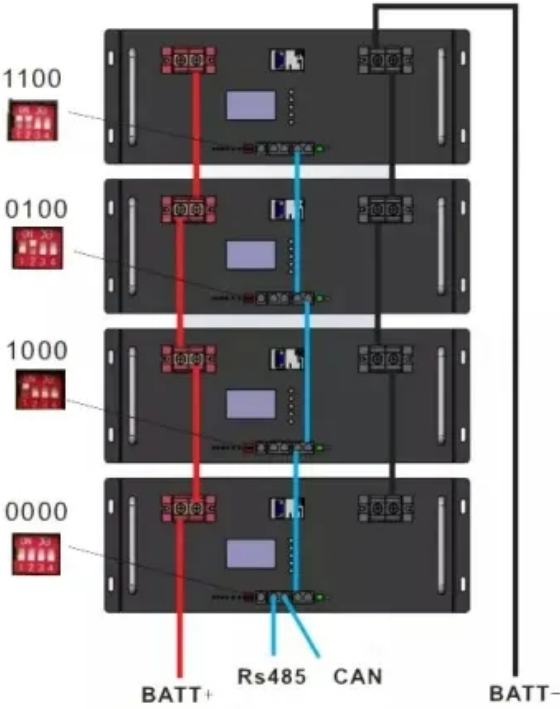

How to equip 11mw photovoltaic with inverter

Overview

Here's a comprehensive step-by-step guide on how to install and wire a PV inverter correctly: Before starting the installation process, it is essential to ensure that the inverter model, specifications, and accessories match the purchased product.

Tesla Solar Inverter Install Manual

Step 1: Plan the Installation Site. Choose a Location. Choose Cable Entry Location for the AC and DC Wires. Plan Amount and Size of Conduit. Plan Distance

Solar Inverter Installation: Best Practices and Common Mistakes