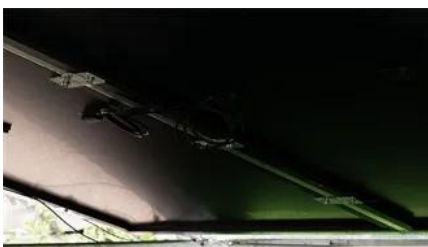

player?

[Optimizing Solar Panel Tilt and Orientation](#)

Learn the optimal tilt and orientation for solar panels to boost ROI, featuring expert tips, seasonal tuning, and real case studies from HIITIO.