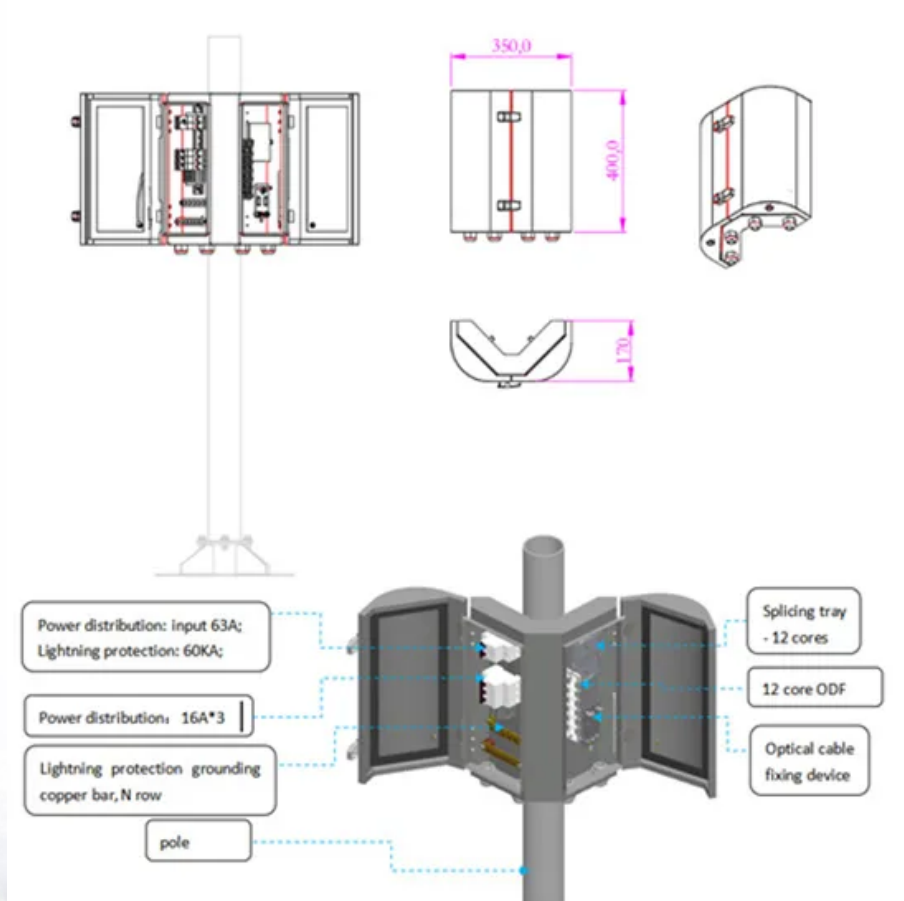

# How much does a waterproof outdoor telecom cabinet for southeast asian base stations cost