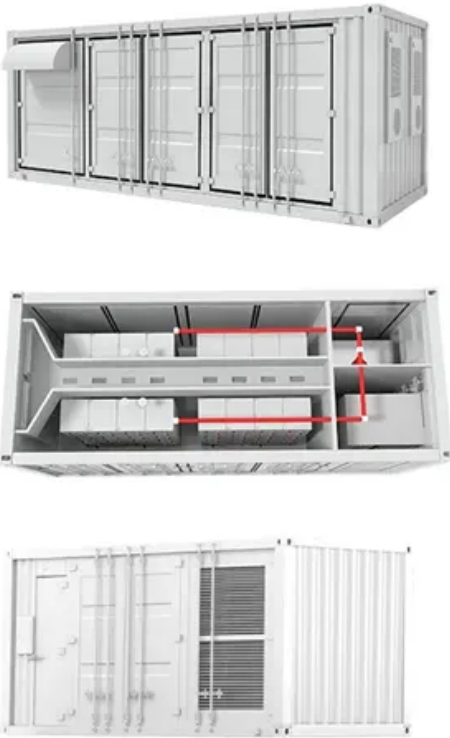

# How many labels are used on the back of photovoltaic panels

## Overview

---

12 requires a permanent label at each service equipment location to indicate that the "SOLAR PV SYSTEM IS EQUIPPED WITH RAPID SHUTDOWN" and to show the location of the initiation device.

## How many labels are used on the back of photovoltaic panels

---