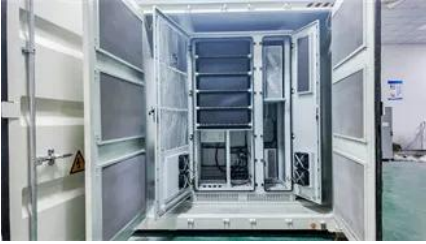

Due to the special semiconductor properties of carbon nitrides, they show unexpected catalytic activity for a variety of reactions, such as for the activation of benzene, trimerization reactions, and also the activation of carbon dioxide (artificial photosynthesis).