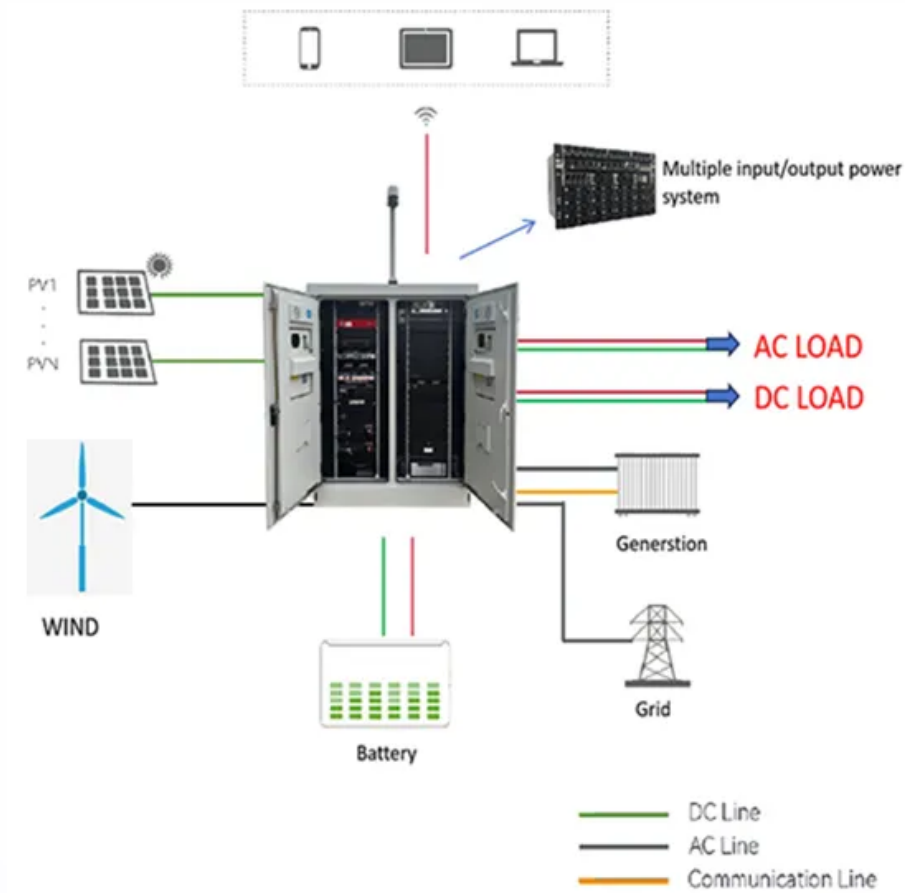

Gaborone resort uses 10kW solar energy storage cabinet

Overview

Opened in 2022, the Gaborone Energy Storage Station has become a blueprint for energy storage profitability in Southern Africa. By combining lithium-ion battery systems with solar energy integration, the facility addresses two critical challenges:.

Gaborone resort uses 10kW solar energy storage cabinet

[Gaborone , Botswana, Capital, Population, & Map , Britannica](#)

Gaborone, town, capital of Botswana. The seat of government was transferred there from Mafeking, South Africa, in 1965, one year before Botswana became independent of Britain.