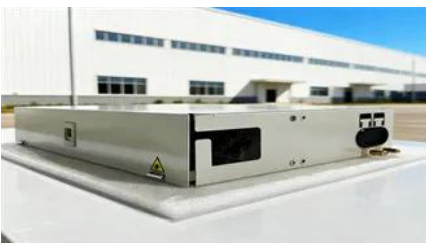

[Gaborone , Botswana, Capital, Population, & Map , Britannica](#)

Gaborone, town, capital of Botswana. The seat of government was transferred there from Mafeking, South Africa, in 1965, one year before Botswana became independent of Britain.

[Gaborone Travel Guide , Best Things to Do, See & Explore](#)

Planning a trip to Gaborone? Discover the best things to do, top attractions, local culture, shopping, and practical travel tips in Botswana's capital.