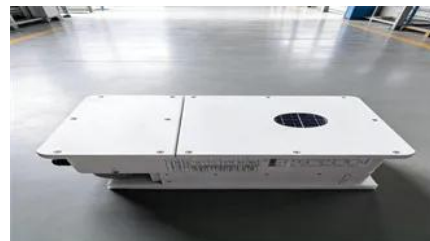

Gaborone

Gaberones, a shortening of "Gaborone's Village", was named after Chief Gaborone of the Tlokwa, whose home village (now called Tlokweng) was across the river from the Government Camp, the