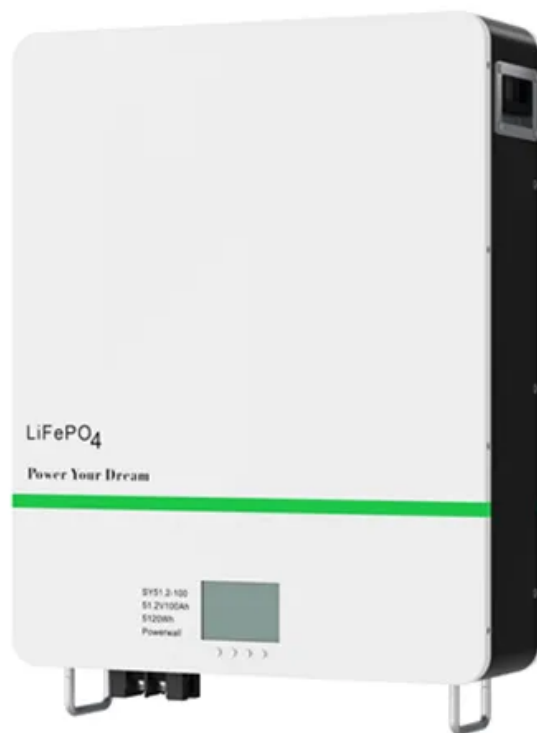

Fixed type of photovoltaic integrated energy storage cabinet for field operations

Overview

It features robust lithium iron phosphate (LiFePO₄) batteries with scalable capacities, supporting on-grid and off-grid configurations for reliable energy storage.

Fixed type of photovoltaic integrated energy storage cabinet for file

[FIXED , definition in the Cambridge English Dictionary](#)

FIXED meaning: 1. arranged or decided already and not able to be changed: 2. A fixed idea is one that someone is. Learn more.

[Fixed-type photovoltaic integrated energy storage cabinet](#)

Enter the PV storage cabinet: a fully integrated enclosure that brings together lithium battery packs, hybrid inverters, energy management protocols, and safety systems into one scalable solution.