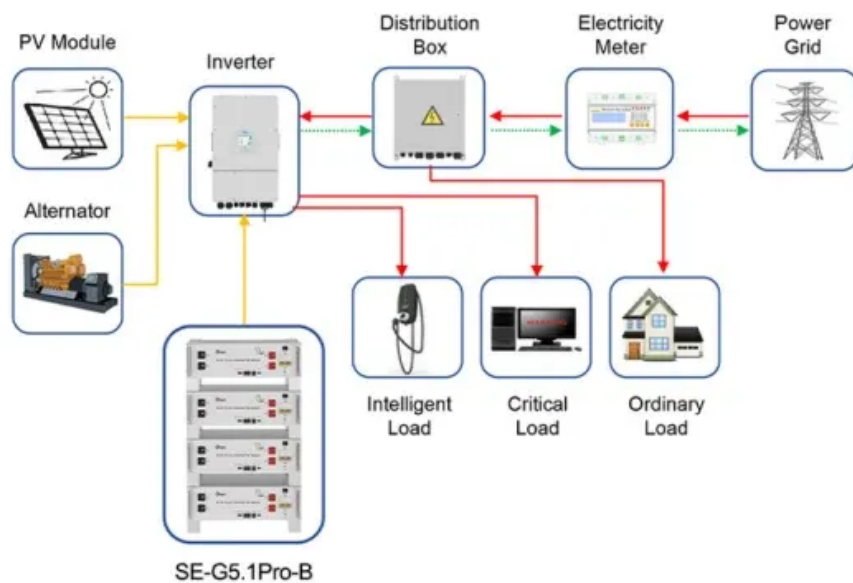

Fixed rooftop base of photovoltaic panels

Application scenarios of energy storage battery products

Overview

Photovoltaic mounting systems (also called solar module racking) are used to fix solar panels on surfaces like roofs, building facades, or the ground.

Fixed rooftop base of photovoltaic panels

Photovoltaic mounting system

OverviewOrientation and inclinationMountingShadePV FencingSound barriersSee also

A solar cell performs the best (most energy per unit time) when its surface is perpendicular to the sun's rays, which change continuously over the course of the day and season (see: Sun path). It is a common practice to tilt a fixed PV module (without solar tracker) at the same angle as the latitude of array's location to maximize the annual energy yield of module. For example, rooftop PV module at the tropics provides highest annual energy yield when inclination of panel surface is close to horizontal direction.