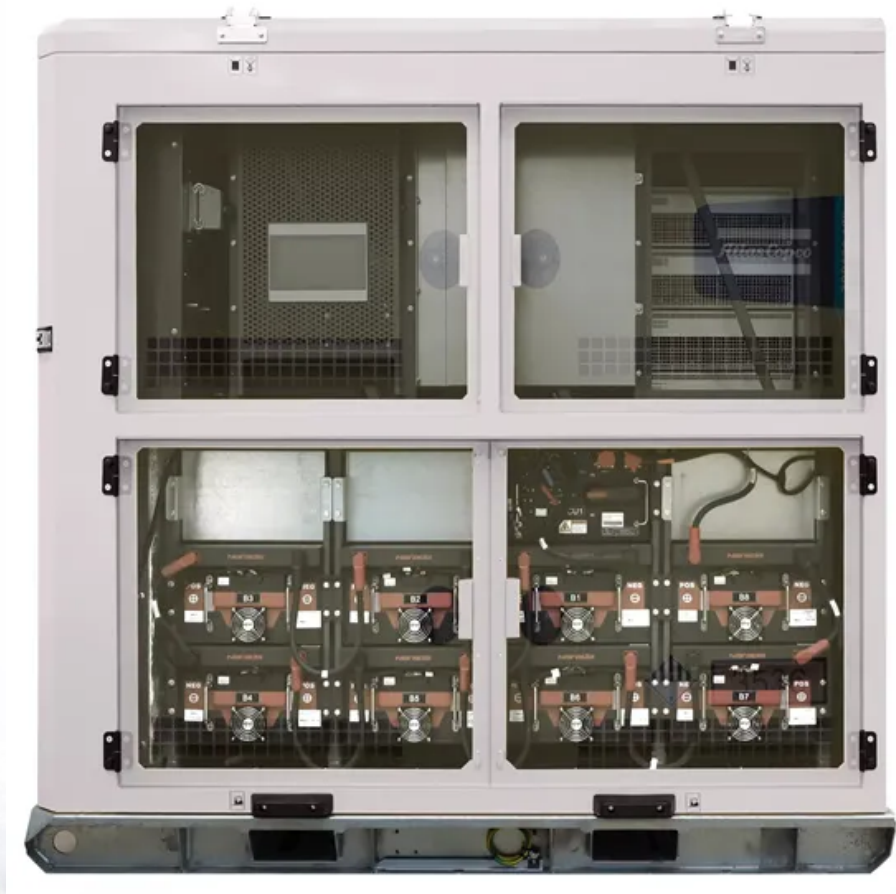

Fire stations use telecommunications energy storage cabinets for rapid charging

Overview

PDF The report, based on 4 large-scale tests sponsored by the U. Department of Energy, includes considerations for response to fires that include energy storage systems (ESS) using lithium-ion battery technology.

Fire stations use telecommunications energy storage cabinets for ra

Energy Storage Systems

FirePro cylindrical models are compact and provide a practical solution for applications with space limitations such as home battery-storage systems,