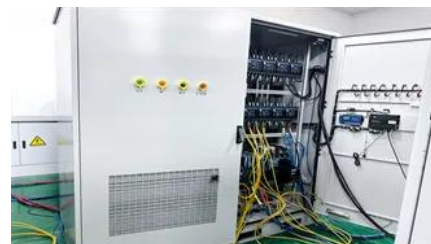

[Energy Storage Fire Protection , Orbis Fire Suppression](#)

Orbis Fire Suppression provides enclosure-level fire protection solutions designed to detect and control early-stage fire events inside energy storage enclosures,