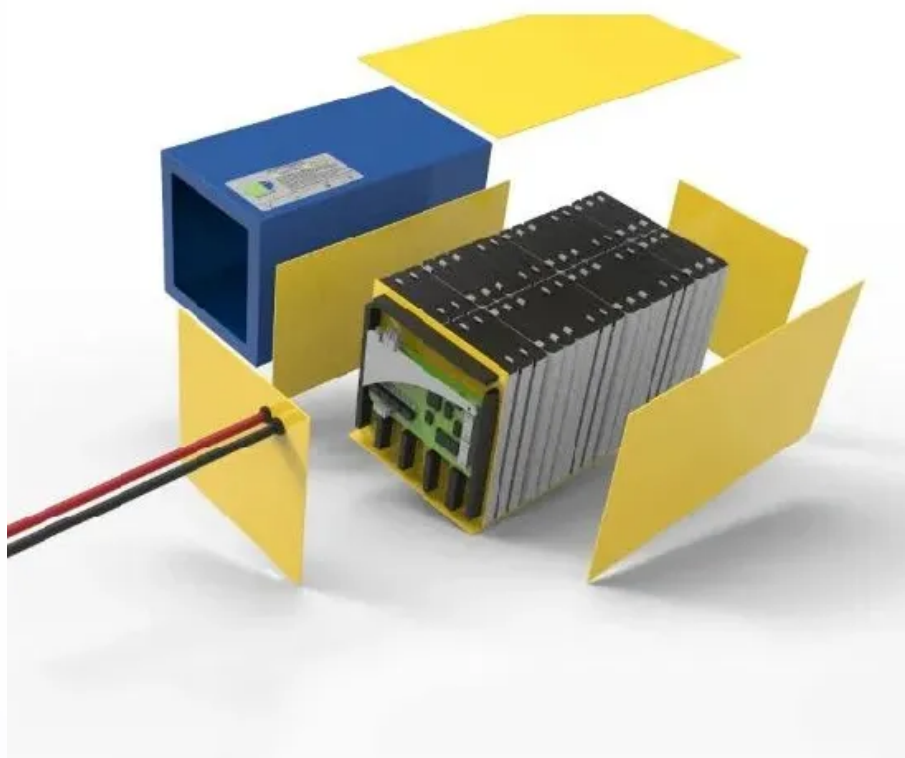

# Explosion-proof communication power cabinet for microgrids

## Explosion-proof communication power cabinet for microgrids

---

### [Corrosion-resistant communication power cabinet for German](#)

The Base Station Energy Cabinet is a fully enclosed, weather-resistant telecom energy cabinet designed to provide reliable power distribution and battery backup for outdoor

## TFIX-1-V2

The TFIX-1-V2 Explosion-proof intercom station is a rugged device, designed for harsh environments and meets industrial and offshore requirements as well as requirements for ATEX Zone 1 operation.