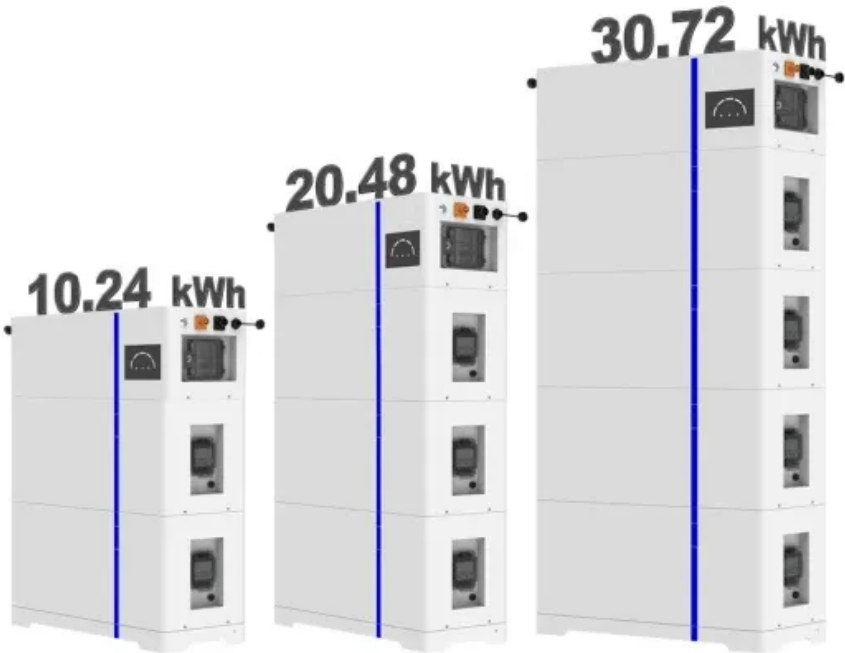

East africa smart pv-ess integrated cabinet agreement 10mw

ESS