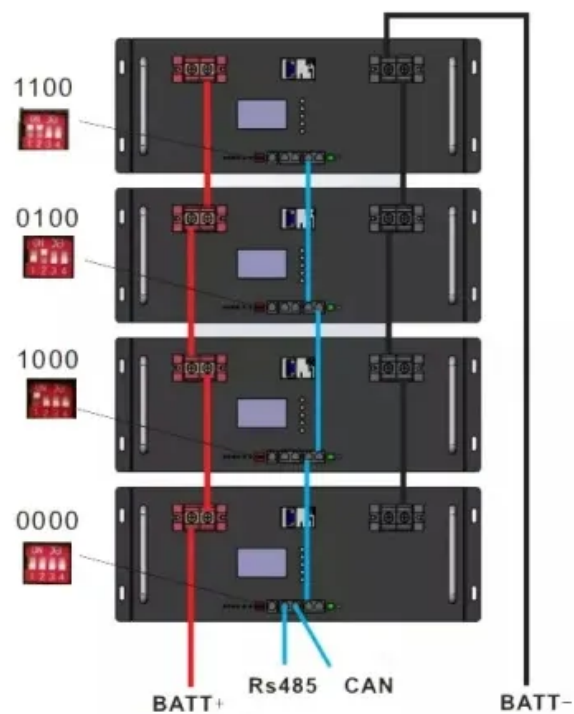

Direct supply of solar power

Overview

DC (Direct Current) power supply in solar systems is the unidirectional flow of electrical charge. It is the native form of electricity generated by solar PV panels when sunlight hits their photovoltaic cells.