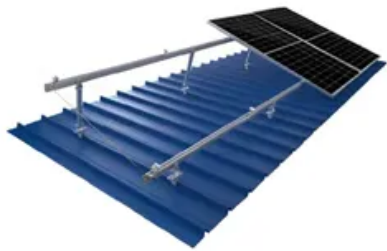

# Design of wind power integrated cabinet for solar telecom integrated cabinet

TILE ROOF SOLAR MOUNTING SYATEM

STANDING SEAM ROOF SYATEM

ADJUSTABLE TILT FLAT ROOF SYATEM

TRIANGLE FLAT ROOF SYATEM

## Design of wind power integrated cabinet for solar telecom integrator

---

### [Outdoor Photovoltaic Telecom Energy Cabinet](#)

Each outdoor photovoltaic telecom energy cabinet is built for harsh outdoor telecom and edge usage, characterized by durability, flexibility, and intelligent control to provide unshakeable power supply.

## Monaco bay solar telecom integrated cabinet wind and solar

The wind-solar-diesel hybrid power supply system of the communication base station is composed of a wind turbine, a solar cell module, an integrated controller for hybrid energy