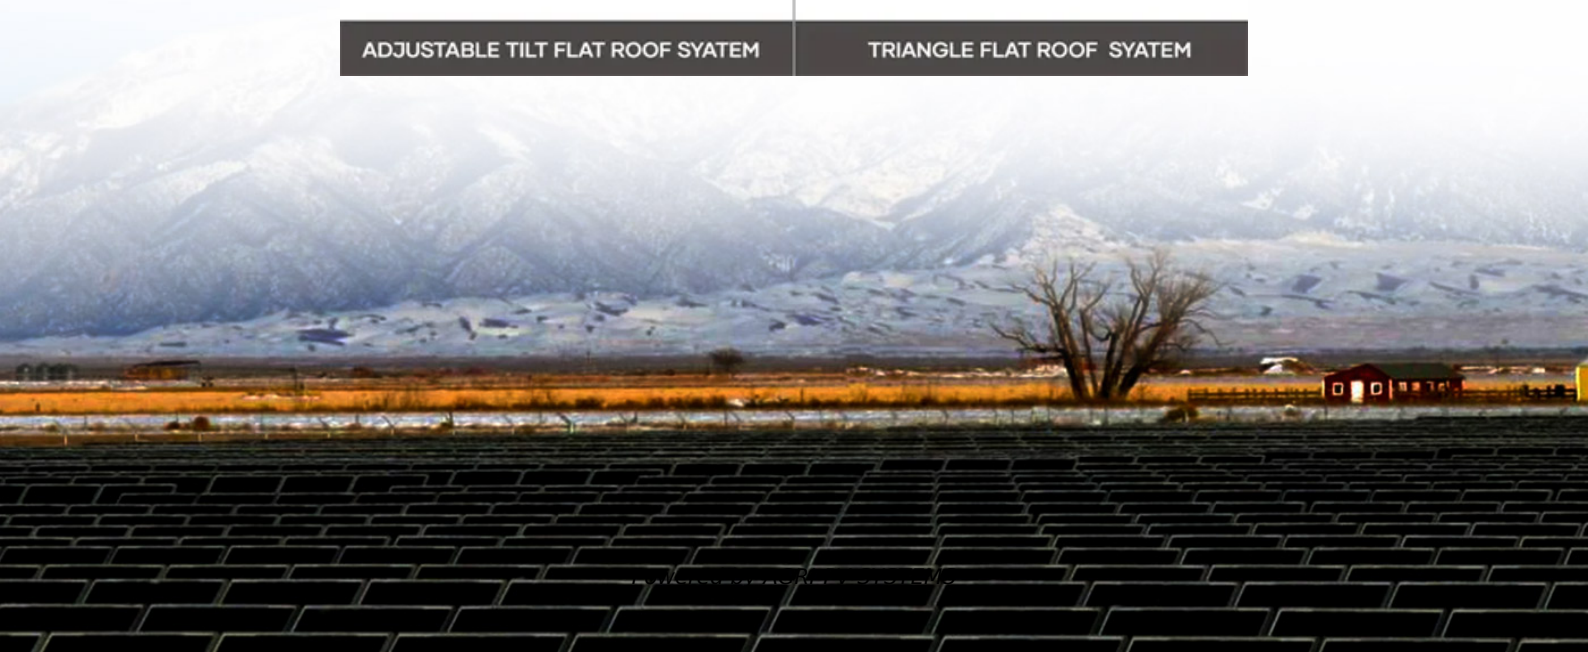

# Design of wind power integrated cabinet for solar telecom integrated cabinet

TILE ROOF SOLAR MOUNTING SYATEM

STANDING SEAM ROOF SYATEM

ADJUSTABLE TILT FLAT ROOF SYATEM

TRIANGLE FLAT ROOF SYATEM

## Design of wind power integrated cabinet for solar telecom integrator

---

### Construction and management of wind power in solar telecom

Solar and wind energy are renewable and sustainable source of power. A rise in the need for the integration of renewable energy sources, such as wind and solar power, has been attributed to the

### [rooftop solar-powered communication cabinet wind power rru](#)

The system integrates a 4.4kW solar panel array and a wind power generation system with a capacity of 600W to 2000W. Managed by AI, the system ensures low-carbon, energy-efficient,