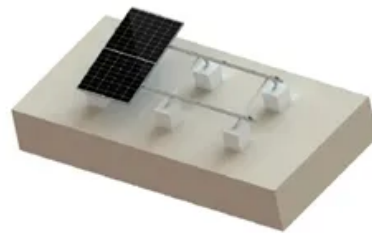

# Design of wind power integrated cabinet for solar telecom integrated cabinet

TILE ROOF SOLAR MOUNTING SYATEM

STANDING SEAM ROOF SYATEM

ADJUSTABLE TILT FLAT ROOF SYATEM

TRIANGLE FLAT ROOF SYATEM

## Design of wind power integrated cabinet for solar telecom integrator

---

## Monaco bay solar telecom integrated cabinet wind and solar

The wind-solar-diesel hybrid power supply system of the communication base station is composed of a wind turbine, a solar cell module, an integrated controller for hybrid energy

## Modular design of outdoor communication cabinet for wind power

The modular design of outdoor hybrid power supply cabinets allows for easy scalability. Operators can add or upgrade modules without disrupting existing operations,