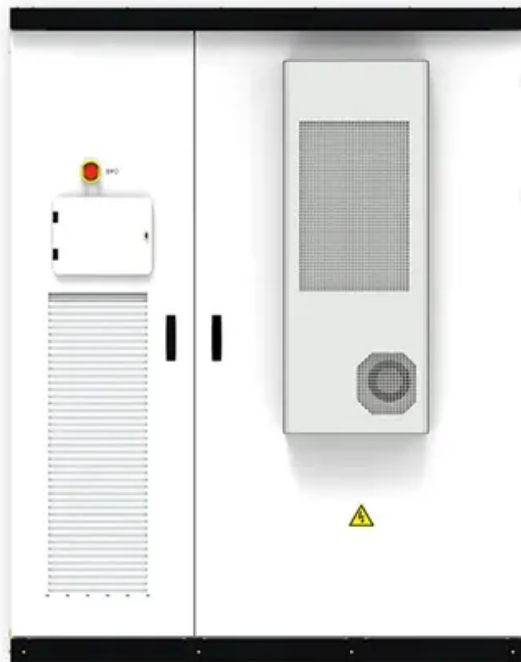

Design of solar combiner box

Design of solar combiner box

[Solar Combiner Box: Complete DC & PV Guide \(2026\)](#)

The specification of a solar combiner box - and the number of combiner boxes required - varies significantly with system scale. The following guidelines cover the three main PV installation