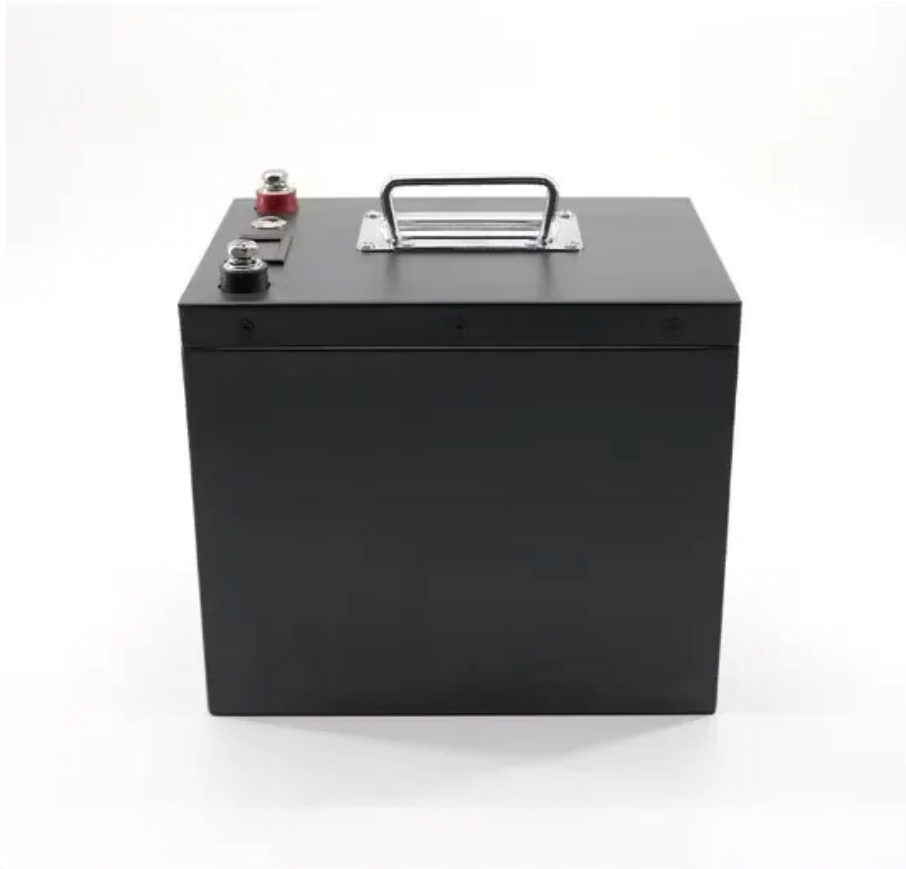

Design of photovoltaic panel lifting and transportation platform

Overview

A tracked carriage that allows the machine to move safely over rough terrain up to 18 degree slopes. A work platform for 2 personnel and a control station.