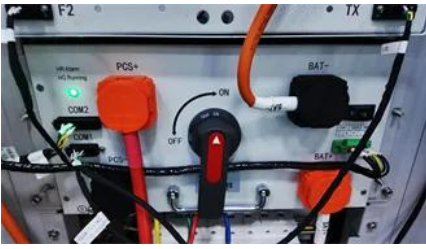

News , DC

Welcome to the Official Site for DC news. DC is home to the "World's Greatest Super Heroes," including SUPERMAN, BATMAN, WONDER WOMAN, GREEN LANTERN, THE FLASH, AQUAMAN and more.

DC , Official Batman Hub

DC - Welcome to the Official Site for DC. DC is home to the world's Greatest Super Heroes, including SUPERMAN, BATMAN, WONDER WOMAN, GREEN LANTERN, THE FLASH, AQUAMAN

Contact Us

For catalog requests, pricing, or partnerships, please visit:
<https://www.bachelorpartyvenue.co.za>