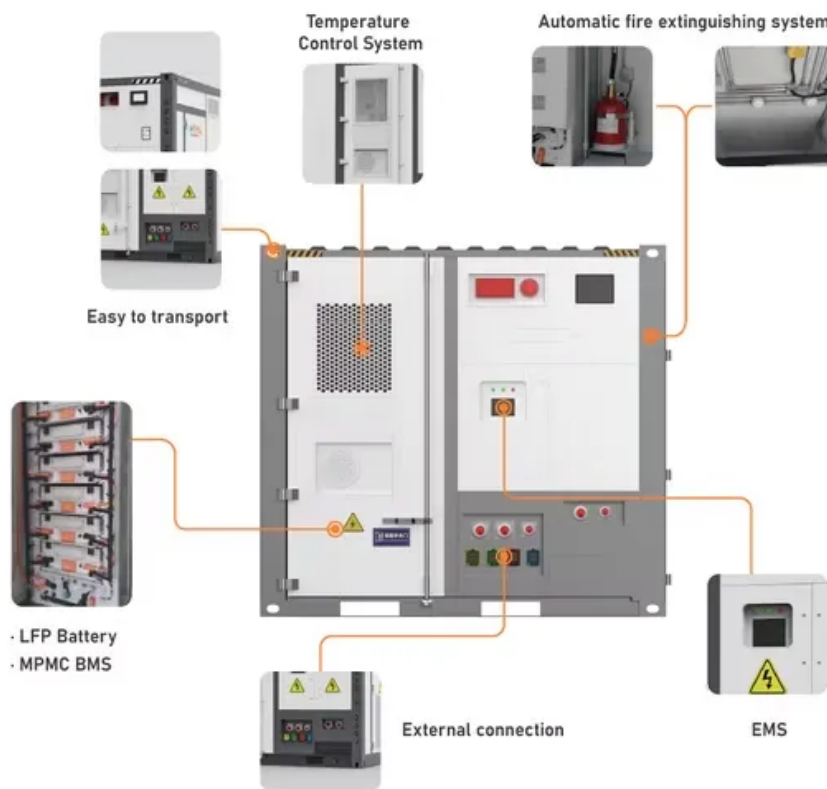

Customized processing cabinet energy storage system base station