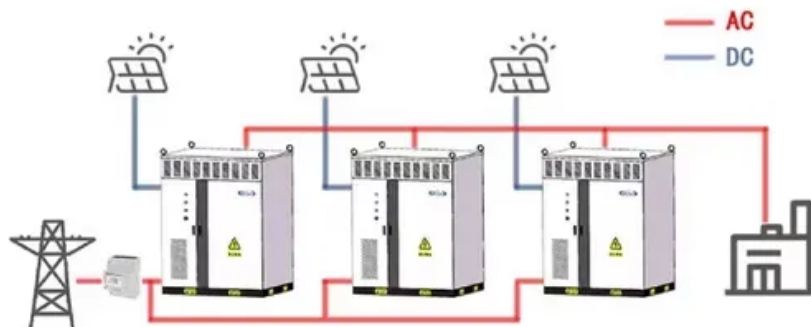

Cost of lead-acid batteries for small communication base stations

WORKING PRINCIPLE

Overview

The price per kWh for lead acid batteries typically ranges in real projects from about \$70 to \$210 per kWh, with a total system cost often landing between \$110 and \$350 per kWh when installation and ancillary items are included.