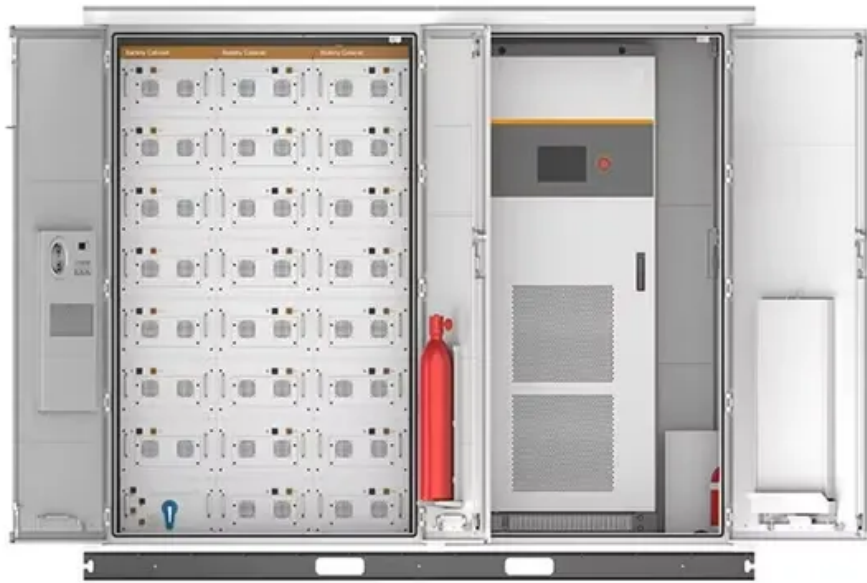

# **Cost of a 25kW smart pv-ess integrated cabinet for environmental protection projects**