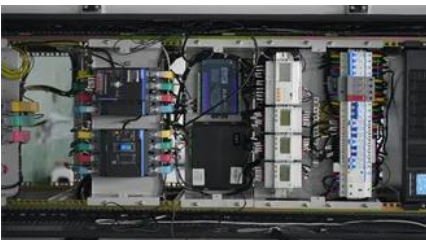

[European photovoltaic energy storage cabinet price for 20kW](#)

Discover what drives the cost of 20kW energy storage systems and how market dynamics shape pricing for commercial and industrial applications. This guide breaks down price