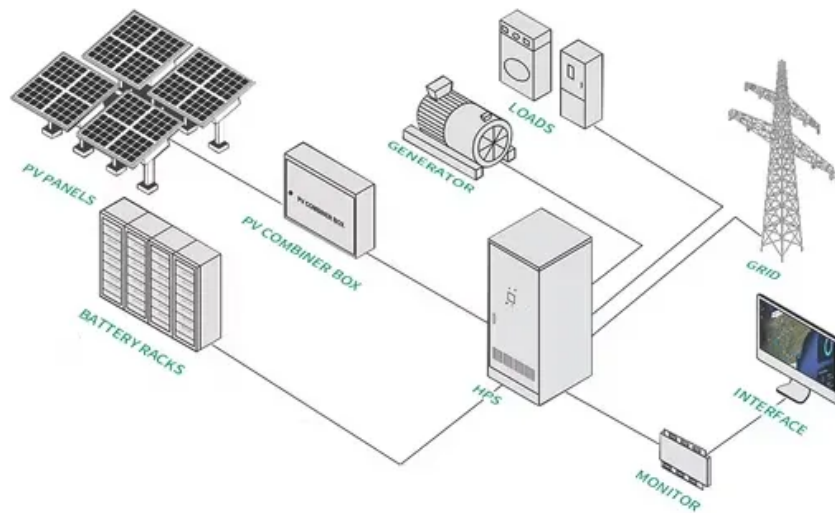

Construction and cost of energy management for communication base stations

Overview

Our study introduces a communications and power coordination planning (CPCP) model that encompasses both distributed energy resources and base stations to improve communication quality of service.

Construction and cost of energy management for communication ba

[Optimization Control Strategy for Base Stations Based on](#)

Abstract: With the maturity and large-scale deployment of 5G technology, the proportion of energy consumption of base stations in the smart grid is increasing, and there is an urgent need to reduce