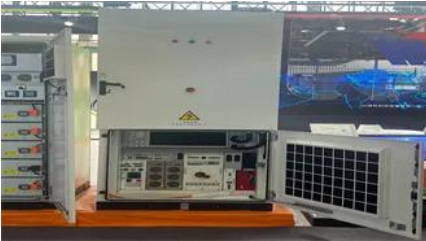

relationships, collaboration, and leadership. The benefits of effective communication include building