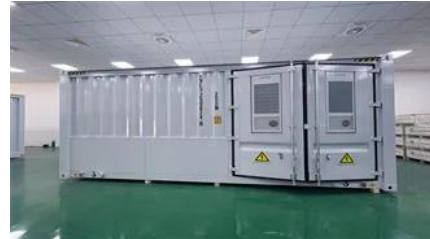

commonly adverb

Definition of commonly adverb in Oxford Advanced Learner's Dictionary. Meaning, pronunciation, picture, example sentences, grammar, usage notes, synonyms and more.