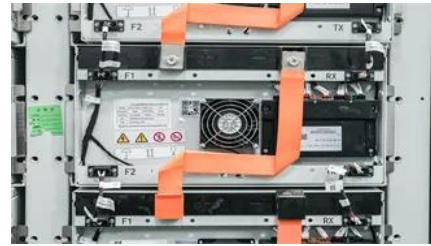

[Outdoor Energy Storage Cabinet - solaryyy](#)

Built to withstand the harshest environments, this cabinet empowers you to store energy efficiently, reduce operational costs, and ensure uninterrupted power when you need it most.