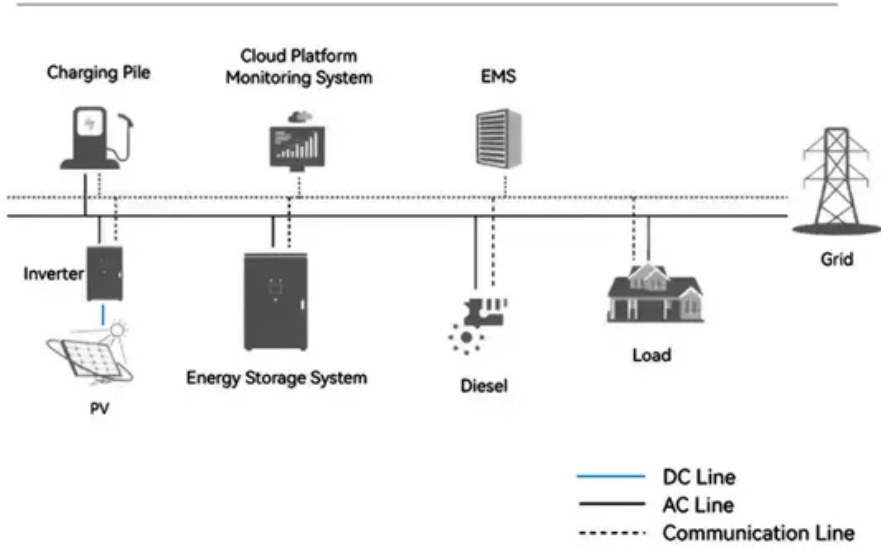

Columbia Lead Acid solar container battery System

System Topology

Overview

This 20W solar maintainer charges through your OBDII port or clips to the battery, then monitors overnight so you avoid surprise dead batteries. 12V lead-acid batteries and 12.

[LEAD ACID BATTERY ASSEMBLY STEP BY STEP , EIEI POWER](#)

EIEI POWER specializes in solar inverters, photovoltaic inverters, energy storage systems, storage containers, battery cabinets, solar cells, lithium batteries, and photovoltaic solutions for Polish and