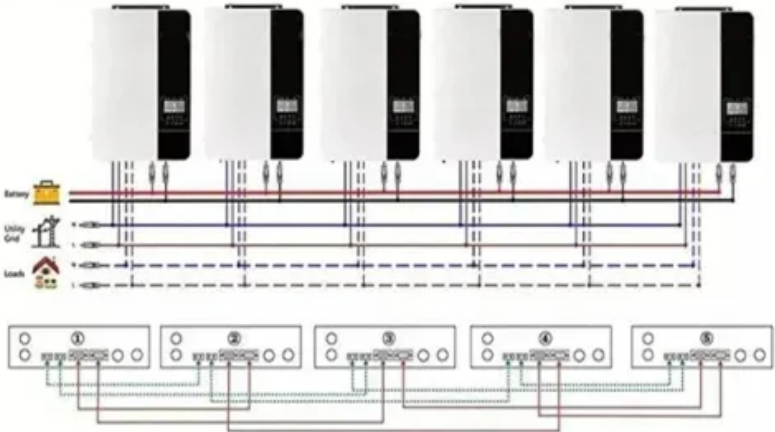

China s existing communication base station energy storage system density

Parallel (Parallel operation up to 6 unit (only with battery connected))

AC input wires

AC output wires

Overview

In this paper, we apply tools from stochastic geometry to investigate and optimize the energy efficiency (EE) for a two-tier HCN.