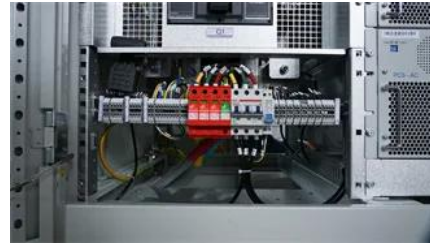

MIYAJI's Integrated Smart Charging and Swapping Solution Deepens

Recently, MIYAJI's integrated smart lithium battery swapping cabinet and fast-charging pile solution has been deployed on a large scale in multiple regions of Africa, Southeast Asia, and the Middle East,