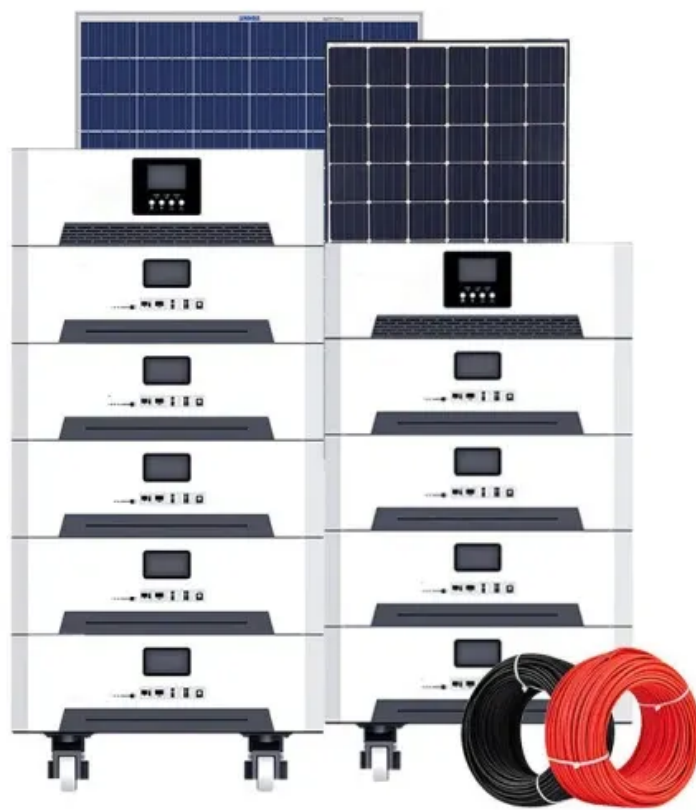

China-Africa Communications Base Station Battery Plant 6 25MWh

China-Africa Communications Base Station Battery Plant 6 25MWh

[Download Daz 3D Studio Animation Software Free , Daz 3D](#)

Get Daz Studio for free today! Daz Studio is a leading platform for quick, realistic, and stunning 3D image creation, and you can get it totally free. Register now to get started!