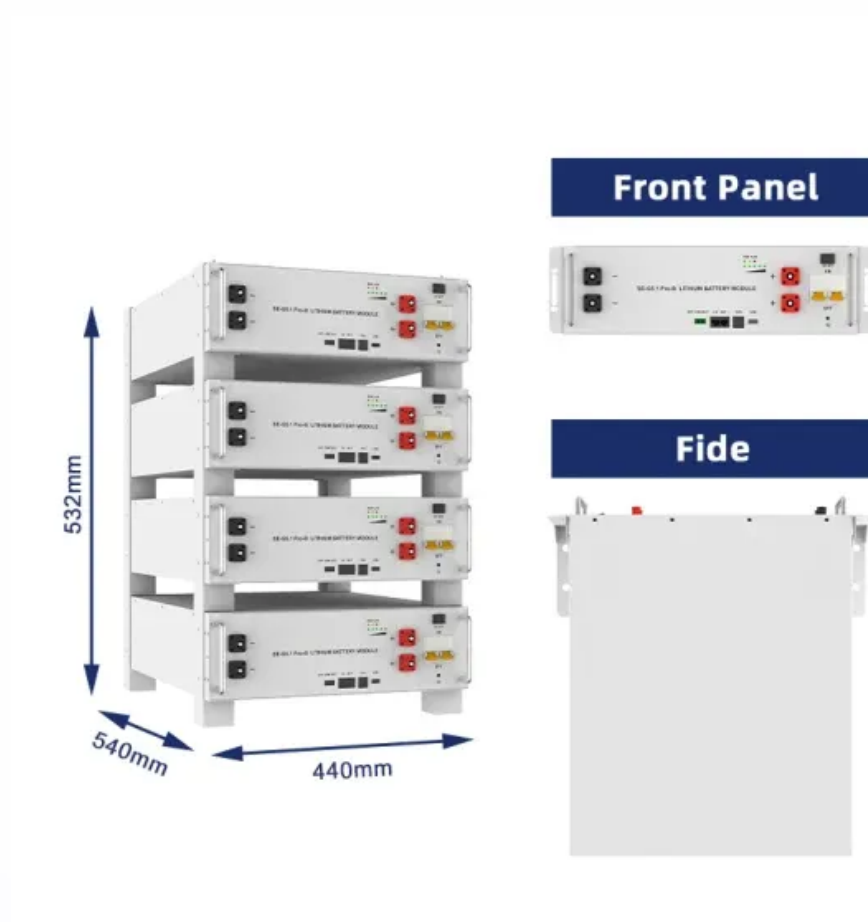

Central europe solar outdoor power cabinet cost performance

Overview

Standardized plug-and-play designs have reduced installation costs from \$85/kWh to \$40/kWh since 2023. Smart integration features now allow multiple industrial systems to operate as coordinated energy networks, increasing cost savings by 30% through peak shaving and demand charge.