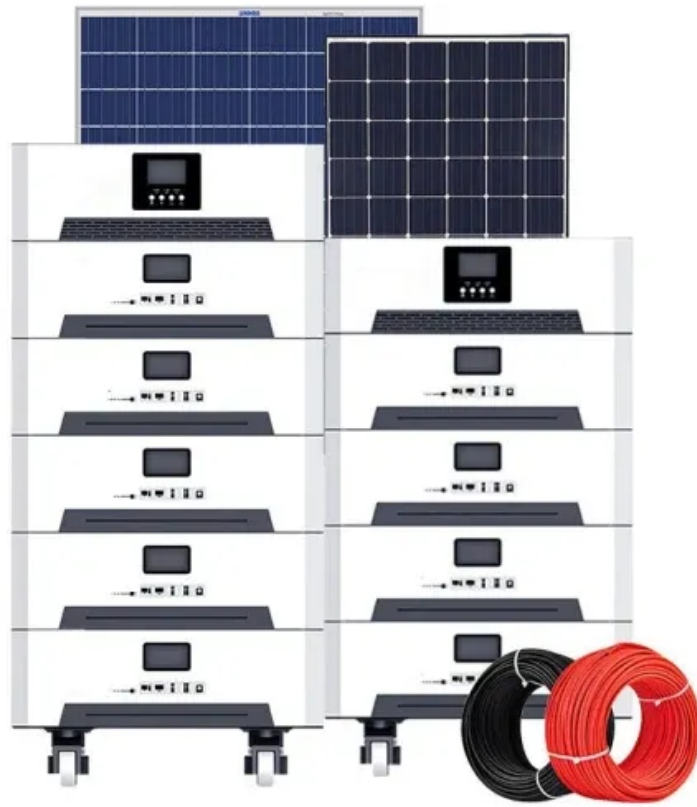

Cape Verde Communication Base Station Inverter Grid- Connected Project

Cape Verde Communication Base Station Inverter Grid-Connected P

Cape Verde Communication Base Station Inverter Grid-Connected

Special Project for Grid-Connected Layout of Communication Base Station This review paper provides a comprehensive overview of grid-connected inverters and control methods tailored to address

CAPE VERDE OFF GRID SOLAR CONTAINER POWER

Basseterre solar container communication station inverter grid-connected solar power generation installation The whole system is plug-and-play, easy to be transported, installed and maintained.

[Cape Verde Telecommunication Base Station Inverter Grid](#)

INVERTRONIC compact inverter systems and their racks, comprising hot-swapping 1/5 19" rack modules with a range of 3 heights, are characterised by their modular architecture.