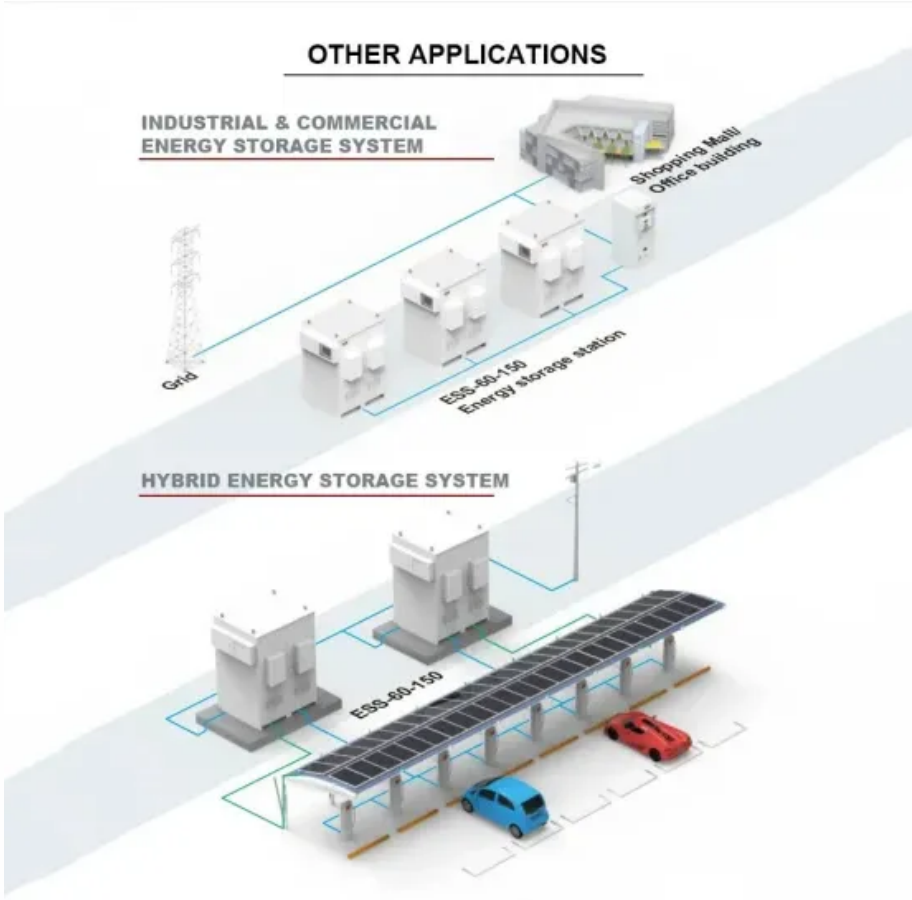

Cairo solar container battery

Cairo solar container battery

Cairo Residential Market Dashboard D8

New Cairo is the most active district, with approximately 108,000 homes available to purchase in 68 launched projects, highlighting developers' response to the strong buyer appetite for the area.