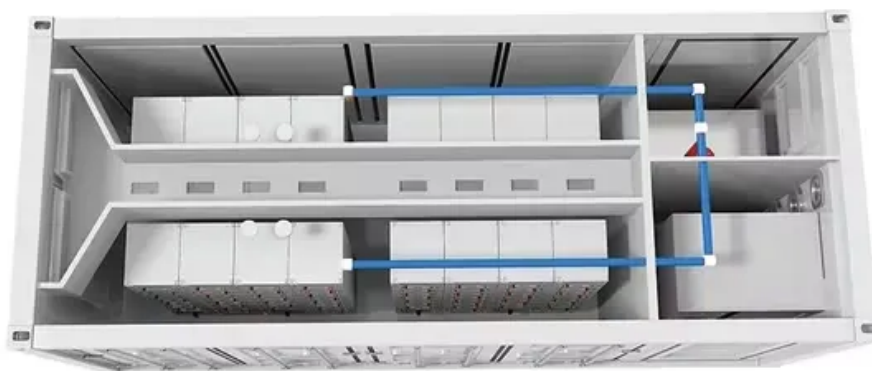

Black Mountain Energy Storage Equipment Box Dimension Design

Overview

Battery Energy Storage Cabin Intelligent Manufacturing Project With the core objective of improving the long-term performance of cabin-type energy storages, this paper proposes a.

[Black Mountain Energy Storage Equipment Box Size Design](#)

This product is a new energy storage box (multi-purpose backup power station), built-in high-capacity LiFePO4 pouch cells, combined with a high-strength aluminum alloy shell, is a