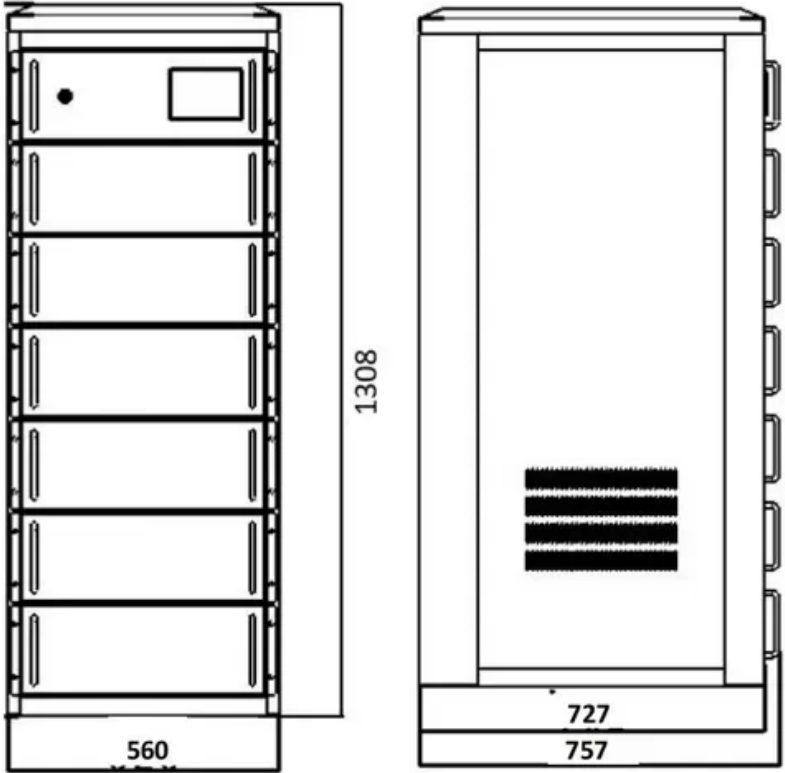

Battery solar energy storage cabinet for solar telecom integrated cabinets