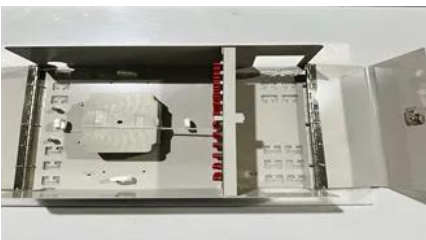

Battery issues

I've had both batteries replaced (with the correct models), done a 100 mile trip, overnight smart battery charge, charging voltage is fine, system messages cleared but I am still getting "low