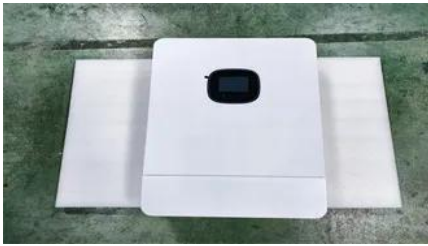

Like the main battery, Volvo recommend