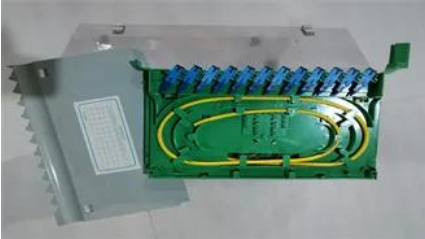

Airport photovoltaic integrated energy storage cabinet dc

Airport photovoltaic integrated energy storage cabinet dc

Integrated photovoltaic storage and off-grid machine/cabinet - IMAX

This product is suitable for small and medium-sized commercial and industrial energy storage system scenarios, such as photovoltaic energy storage direct and flexible systems, photovoltaic energy