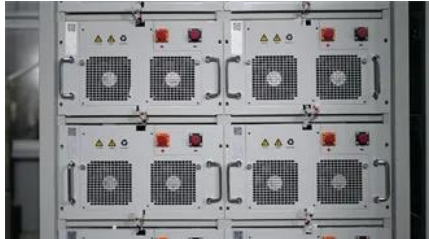

Afterpay app Log in as a retailer instead